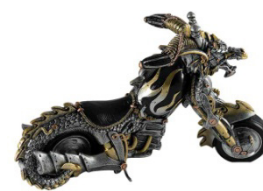

**\$12.99 EACH**

**CASE PK: 48  
MIN: 3 EACH**

091-12521 7.5" Dragon on Cross with Ruby Gem  
(Displayed Dimensions: 7.5"H x 3"W x 2.25"D)  
(1/Each)

**\$14.99 EACH**

**CASE PK: 36  
MIN: 2 EACH**

091-19647 Dragon Motorcycle with Gold Accent  
(Displayed Dimensions: 6.5"H x 4.5"W x 11"D)  
(1/Each)