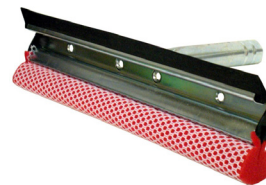

**10" Mallory Squeegee Head
Steel.
(12/Bx)**

$6.99 EACH

**CASE PK: 12
MIN: 1 EACH**

056-56811