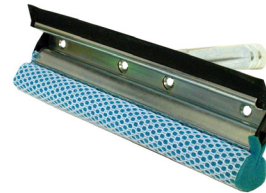

056-17625

5-IN-1 Snow Removal Tool KitIncludes: Ice Scrapers, Snow Shovel, Snow Brush,
Squeegee And D-Handle.Heavy Duty Aluminum Construction Will Not Rust.
EVA Foam Covering Provides A Firm Comfortable
Hold. Tools And Handle Snap Firmly Into Place With
Quick-Lock Mechanism. Double-Sided Ice Scraper
Has A 4" Blade For Windshields Or Windows And A
3.5" Blade For Side Mirrors. Perfect To Keep In Your
Car, Truck, Garage Or Toolbox.

(1/Bx)

(Displayed Dimensions: 24"W x 9"H x 4.25"D)

**\$36.99 EACH****CASE PK: 6
MIN: 1 EACH**

Squeegees and Handles

056-00148

48" Wood Squeegee Handle**\$6.99 EACH****CASE PK: 12
MIN: 1 EACH**

056-56808

**8" Mallory Squeegee Head
Steel.
(12/Bx)****\$5.99 EACH****CASE PK: 12
MIN: 1 EACH**

056-56810

**10" Mallory Squeegee Head
Steel.
(12/Bx)****\$6.99 EACH****CASE PK: 12
MIN: 1 EACH**

056-56811

**20" Mallory Red Wood Handle
(48/Bx)****\$2.99 EACH****CASE PK: 48
MIN: 1 EACH**

056-67972

Trukr Stik Squeegee2 Squeegees in 1. One Side for Flat Side Mirrors,
One Side For Rounded Convex Mirrors. Available in
Red or Black,(Displayed Dimensions: 8.5"H x 6.5"W x 1.5"D)
(1/Each)**\$12.99 EACH****CASE PK: 50
MIN: 1 EACH**