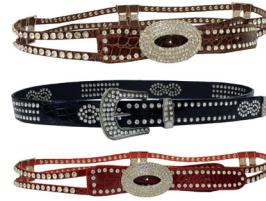

**NUMBER DESCRIPTION SUG. RETAIL**

**Bling Ladies Belts**

048-21260 Lady Bling Belt Assortment  
(Colors: Black, White, Red, Brown, Purple)  
Sizes Md-XL  
(Sold by 12PC Prepack)

**\$19.99 EACH**  
0 98974 21260 4  
**CASE PK: 12**  
**MIN: 12 EACH**  
**DIF**

048-48116 Ladies Western Bling Belt  
Assorted Colors and Styles.  
(Displayed Dimensions: 46"H x 3"W x .25"D)

**\$29.99 EACH**  
0 98974 48116 1  
**CASE PK: 1**  
**MIN: 1 EACH**

**Reversible Plain Belts**

048-21280 Leather Reversible Mens Belt  
One Size  
(Brown/Black)  
(Sold By 12PC Pre-Pack)

**\$14.99 EACH**  
0 98974 21280 2  
**CASE PK: 12**  
**MIN: 12 EACH**  
**DIF**

**Brown Dress Belts**

048-01730 Size 34 Brown Dress Belt,  
With Silver Buckle.