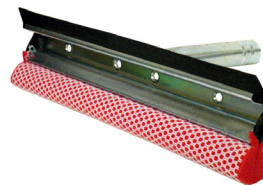

Squeegees and Handles

056-00148 48" Wood Squeegee Handle

\$6.99 EACH

**CASE PK: 12
MIN: 1 EACH**

056-00521 Goodyear Long Handle Glass Squeegee
Long Handle-Use on Trucks, SUV's, RV's & Glass on Your Home. Heavy Duty Mesh Easily Lifts Stains and Crud. Rubber Blade Leaves a Spotless Clean Window. Non-Slip Grip for Wet Hands.
(Displayed Dimensions: 19"H x 10"W x 3"D)
(1/Cd)i

\$4.99 EACH

**CASE PK: 6
MIN: 1 EACH**

056-56808 8" Mallory Squeegee Head
Steel.
(12/Bx)

\$5.99 EACH

**CASE PK: 12
MIN: 1 EACH**

056-56810 10" Mallory Squeegee Head
Steel.
(12/Bx)

\$6.99 EACH

**CASE PK: 12
MIN: 1 EACH**

056-56811 20" Mallory Red Wood Handle
(48/Bx)

\$2.99 EACH

**CASE PK: 48
MIN: 1 EACH**

056-67972 Trukr Stik Squeegee
2 Squeegees in 1. One Side for Flat Side Mirrors, One Side For Rounded Convex Mirrors. Available in Red or Black,
(Displayed Dimensions: 8.5"H x 6.5"W x 1.5"D)
(1/Each)