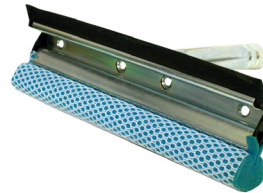

$5.99 EACH

**CASE PK: 12
MIN: 1 EACH**

056-56810 10" Mallory Squeegee Head
Steel.
(12/Bx)