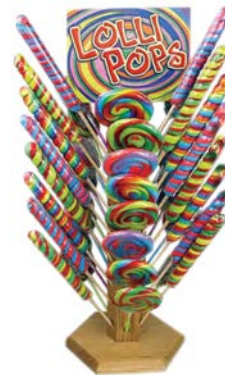

$114.56 EACH

**CASE PK: 1
MIN: 1 EACH**

091C-37746 192pc Wood Lolli Pop Floor Display
Contains:
96pc 091-37760 Lolli Pops
96pc 091-37756 Twister
1pc 091-37771 192pc Floor Display
72pc Free Lolli Pops & Twisters To
Offset Display Cost
48pc 091-37760 Lolli Pops Free
24pc 091-37756 Twister Free

$472.56 EACH

**CASE PK: 1
MIN: 1 EACH**